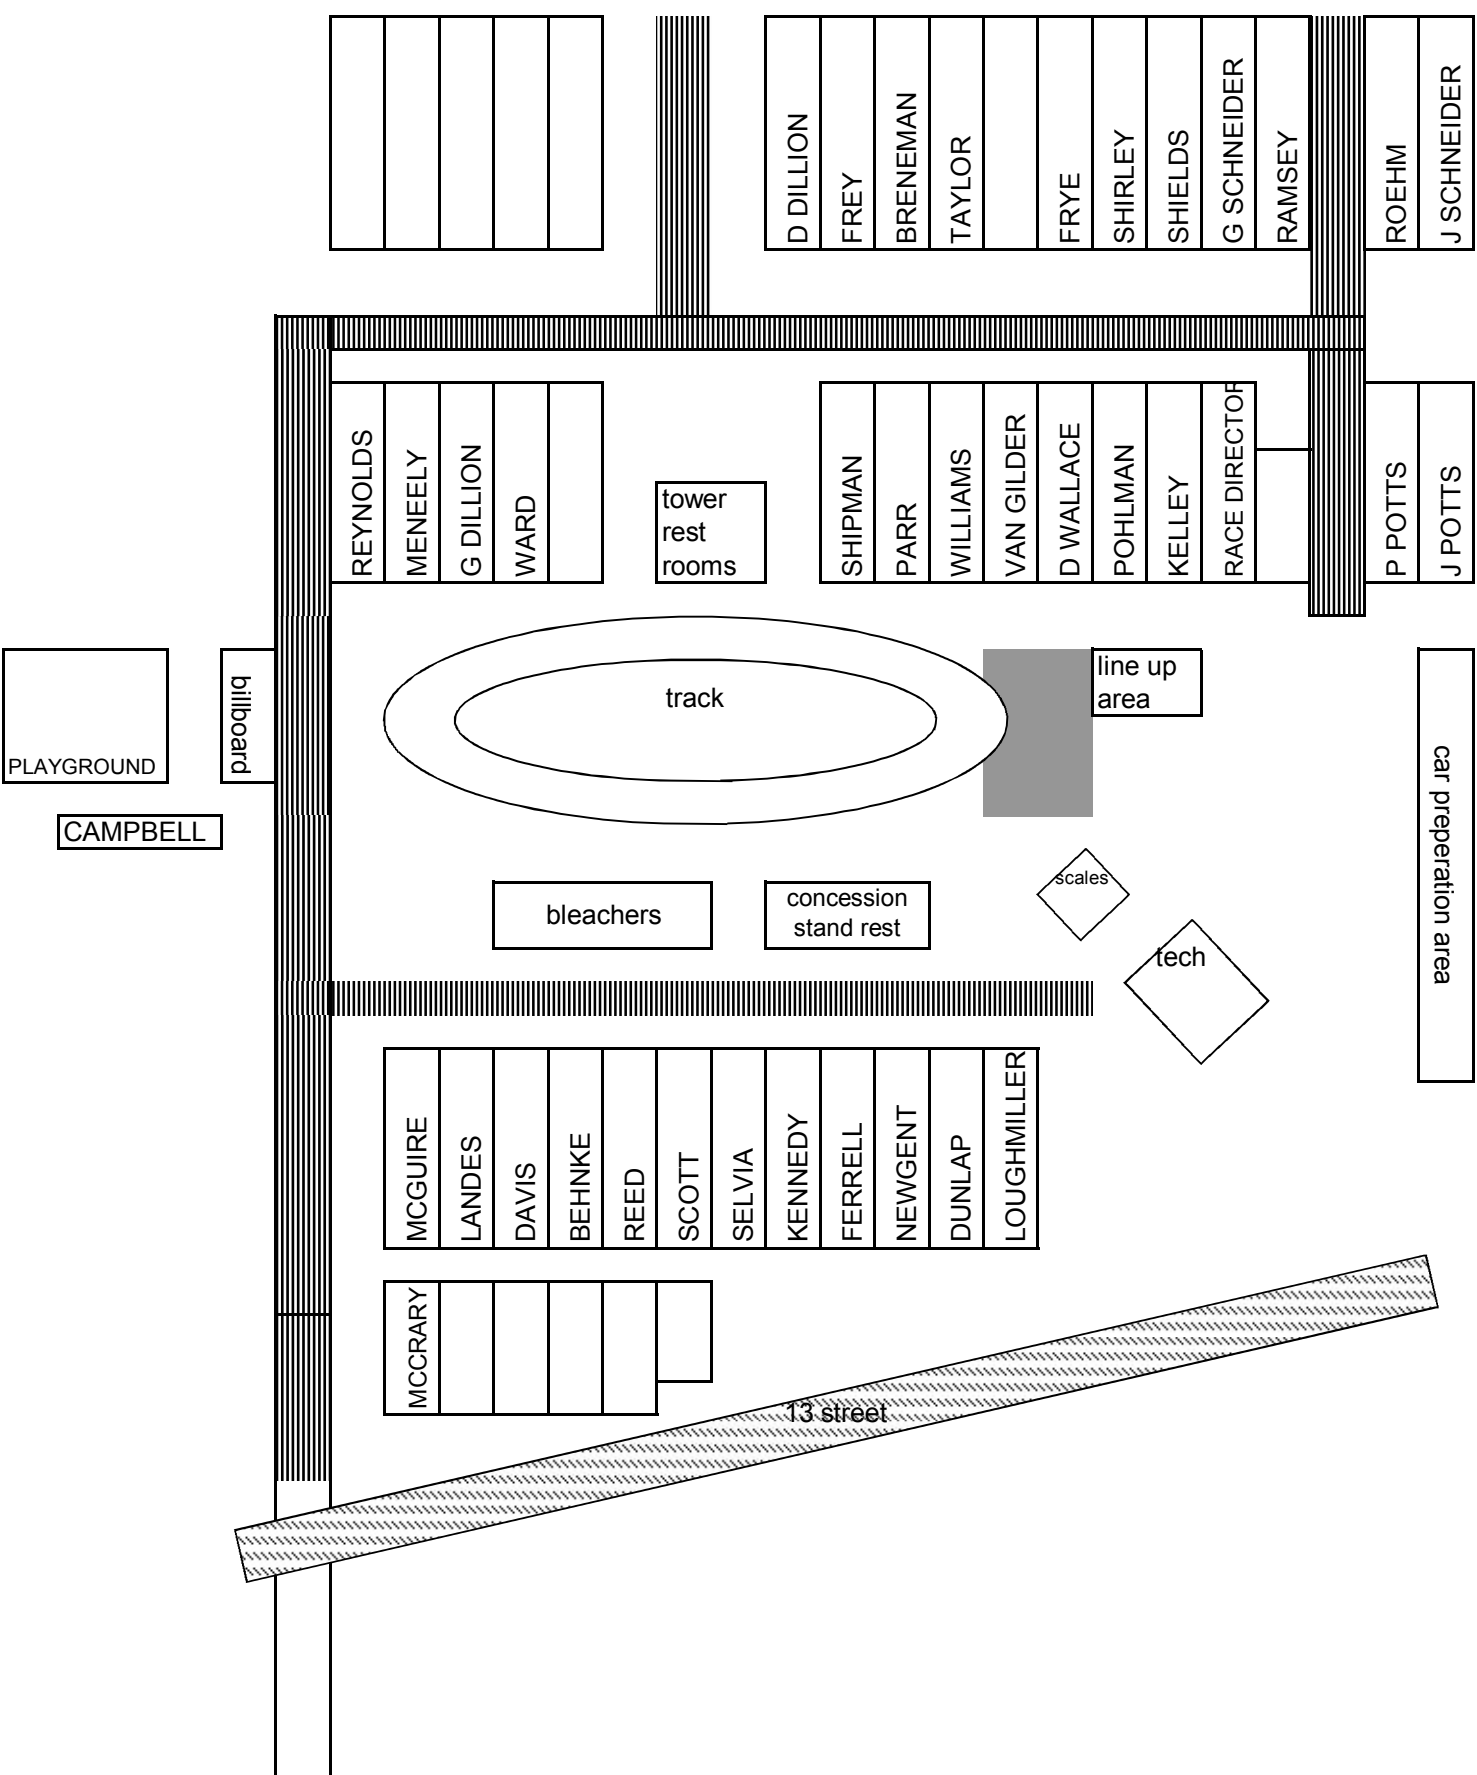

BARN

PLAYGROUND

CAMPBELL

billboard

REYNOLDS  
MENEELY  
G DILLION  
WARD

tower  
rest  
rooms

track

line up  
area

bleachers

concession  
stand rest

scales

tech

car preparation area

MCGUIRE  
LANDES  
DAVIS  
BEHNKE  
REED  
SCOTT  
SELVIA  
KENNEDY  
FERRELL  
NEWGENT  
DUNLAP  
LOUGHMILLER

MCCRARY

13 street